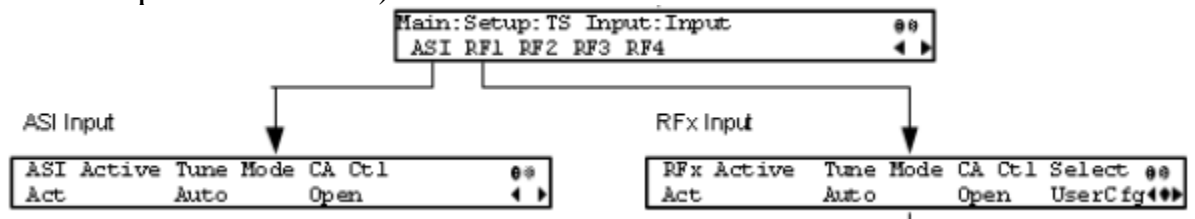

Freq(GHz) SymRate FEC L-Band RFLock**
15.000000 28.3465 Auto 1640.0 No Loc**

- The Tune mode MAY NOT BE DEFAULTED to AUTO and can be found under the SI Receive Setup as ACQUISITION MODE in the WebGUI or under the active input settings as Tune Mode in the TS Input – Input Menu (NOTE – this is not the “TUNE MODE” menu under TS Input, it is under the active input – RF or ASI)