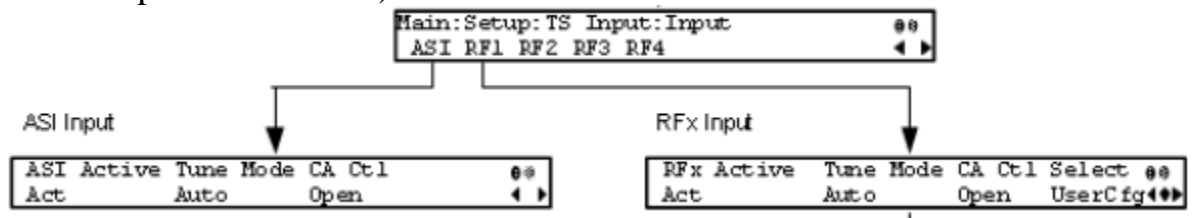

```
Freq(GHz) SymRate FEC L-Band RFLock##
15.000000 28.3465 Auto 1640.0 No Loc<=>
```

- The Tune mode MAY NOT BE DEFAULTED to AUTO and can be found under the SI Receive Setup as ACQUISITION MODE in the WebGUI or under the active input settings as Tune Mode in the TS Input – Input Menu (NOTE – this is not the “TUNE MODE” menu under TS Input, it is under the active input – RF or ASI)